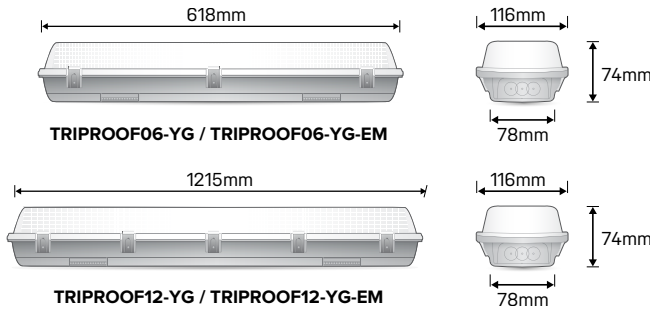

Product Overview

Nominal Length 600mm

POWER	LUMENS	EFFICACY	CCT	DIMENSIONS	WEIGHT	SAP CODE	PRODUCT CODE
18W	2216 (Y), 2041 (G)	Up to 125 lm/W	Yellow (580 nm)	618 x 116 x 74mm	1.55kg	2002301	TRIPROOF06-YG
20W	2128 (Y), 2129 (G)	Up to 111 lm/W	Green (528 nm)		1.30kg	2002302	TRIPROOF06-YG-EM

Nominal Length 1200mm

POWER	LUMENS	EFFICACY	CCT	DIMENSIONS	WEIGHT	SAP CODE	PRODUCT CODE
38W	4633 (Y), 4430 (G)	Up to 127 lm/W	Yellow (580 nm)	1215 x 116 x 74mm	2.40kg	2002303	TRIPROOF12-YG
40W	4604 (Y), 4162 (G)	Up to 121 lm/W	Green (528 nm)		2.65kg	2002304	TRIPROOF12-YG-EM

EM = Emergency

SPECIFICATIONS

Body Material:	Polycarbonate	Driver:	Integral	Smart:	KASTA Compatible
Diffuser Material:	Polycarbonate (Opal)	Power Connection:	PA14 Terminals	Dimming:	Non-Dimmable
Body colour:	Grey	Input:	220-240V, 50/60Hz		
IP Rating:	IP65	Electrical Classification:	Class 1		
IK Rating:	IK08	Power Factor:	>0.9		
Beam Angle:	120°	Protection:	Overload / Short Circuit		
CRI:	>80	Lifespan:	>50,000hrs @Ta25°C (L70)		
SDCM:	<5	Operating Ambient Temperature:	-20 to 45°C (Standard) 0 to 45°C (EM)		

APPLICATIONS

- Outdoor Recreation
- Kitchen / Food Prep
- Balconies / Patios / Verandah
- Awnings
- Garage
- Shed
- Carport
- Side of Building
- Carpark
- Store Rooms
- Hangers
- Workshops
- Manufacturing Facilities
- Public Facilities
- Cool Rooms
- Indoor Recreation
- General Industrial
- Area Lighting

DIMENSIONS

FIND OUT MORE: